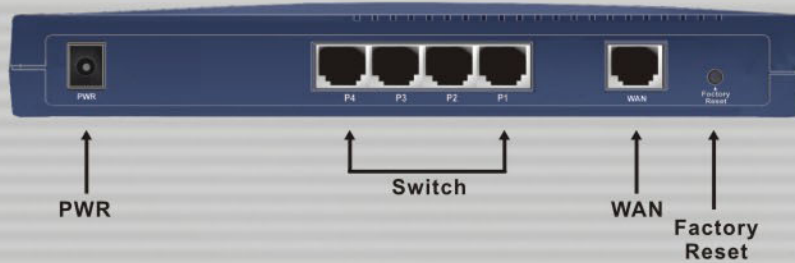

Features

Features		Vigor2104	Vigor2104p	
Hardware Interface	LAN	4-port 10/100M BaseTX Switch	YES	YES
	WAN	One 10/100M BaseTX port with a RJ-45 connector	YES	YES
	Print	One Parallel Port(DB-25 female) connector	---	YES
	Power	AC 9V	YES	YES
WAN Protocol	PPPoE		YES	YES
	DHCP		YES	YES
	PPTP		YES	YES
	Static IP		YES	YES
NAT	Multi-NAT		YES	YES
	DMZ		YES	YES
	Port Redirection		YES	YES
	Open Ports		YES	YES
	Pass-through(VPN, VoIP, Netmeeting, MSN messenger, ICQ, Quake, Startcraft...etc.)		YES	YES
Firewall Features	Access Control		YES	YES
	IP-based Packet Filtering		YES	YES
	Stateful Packet Inspection		YES	YES
	Denial of Service Prevention		YES	YES
Routing Support	RIPv2		YES	YES
	Configurable Static Route		YES	YES
Network Features	DHCP server/relay		YES	YES
	Dynamic DNS		YES	YES
	LPD print server		---	YES
	Call Scheduling		YES	YES
Management	Web-based user interface		YES	YES
	Telnet remote access support		YES	YES
	TFTP/FTP for F/W upgrade/backup		YES	YES
	Built-in Diagnostic Function		YES	YES
	Quick Start Wizard		YES	YES
	Syslog Monitor		YES	YES
Max. Power Consumption	13.5 Watt			
Dimension	L19 x W11 x H3 (cm)			

Vigor2104/2104p

Vigorous Broadband Access

DrayTek
Taiwan www.draytek.com.tw
E-mail: info@draytek.com.tw
Tel: +886 3 597 2127 Fax: +886 3 597 2121